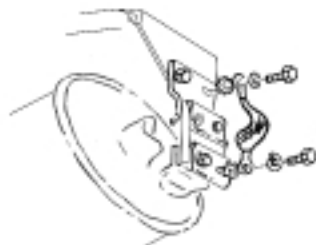

1963 Radio Ground Strap Kit

1 - Accelerator

1 - Antenna

1 - Sill Plate

2 - Muffler

2 - Motor Mount

2 - Exhaust