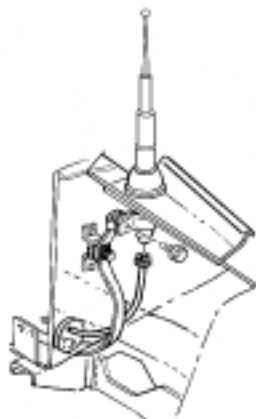

1963 Radio Ground Strap Kit

1 - Accelerator

1 - Antenna

1 - Sill Plate

2 - Muffler

2 - Motor Mount

2 - Exhaust