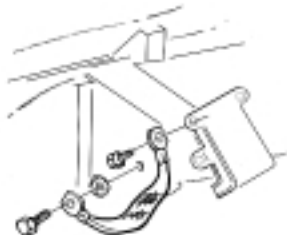

1963 Radio Ground Strap Kit

1 - Accelerator

1 - Antenna

1 - Sill Plate

2 - Muffler

2 - Motor Mount

2 - Exhaust