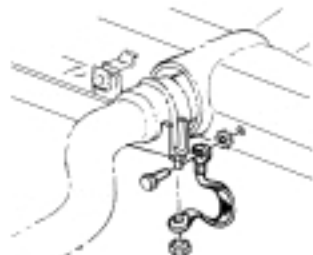

1963 Radio Ground Strap Kit

1 - Accelerator

1 - Antenna

1 - Sill Plate

2 - Muffler

2 - Motor Mount

2 - Exhaust